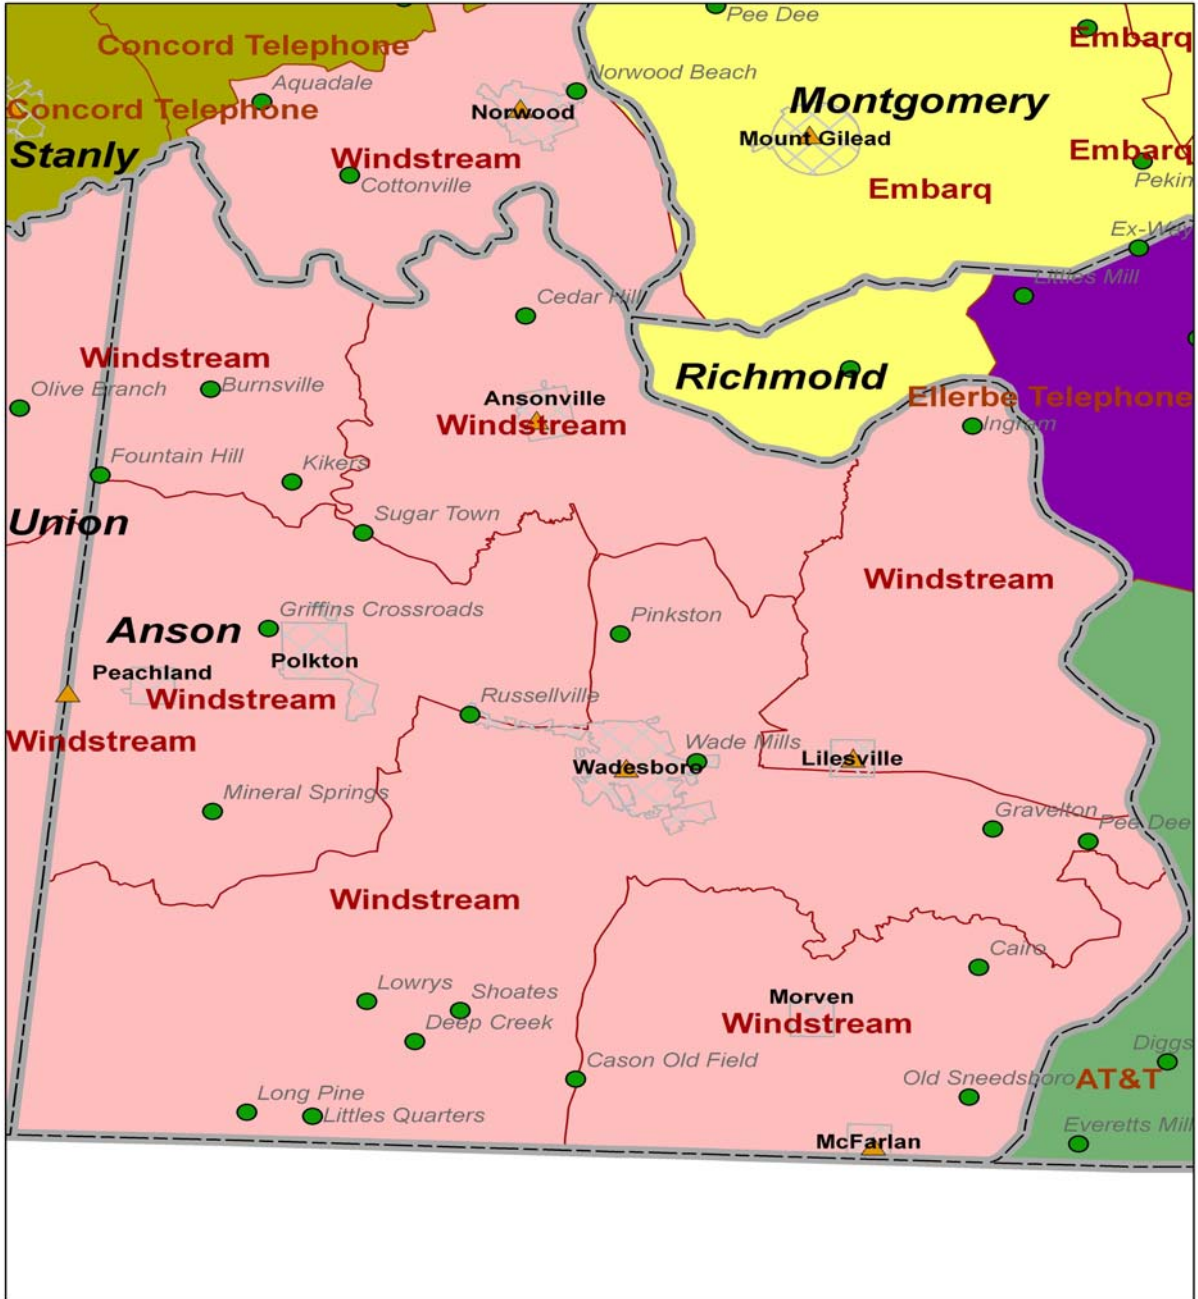

Time Warner provides cable modem access in the communities of Ansonville, Lilesville, Wadesboro and areas of Anson County.

WFL Cable provides cable TV in the communities of Morven, Peachland, Polkton and areas of Anson County, but does not provide cable modem service.

Telcos Households with Access – **91.28%**

Windstream provides telephone service in Anson County.

Windstream provides DSL access in the Ansonville (89%), Lilesville (94%), Morven (73%), New Salem (81%), Peachland Polkton (87%) and Wadesboro (96%) exchanges.

Satellite

Anson County customers with a clear view of the southern sky have access to Direcway & Starband high-speed Internet service.

Wireless

No wireless high-speed Internet access providers in Anson County have registered with the E-NC AUTHORITY.