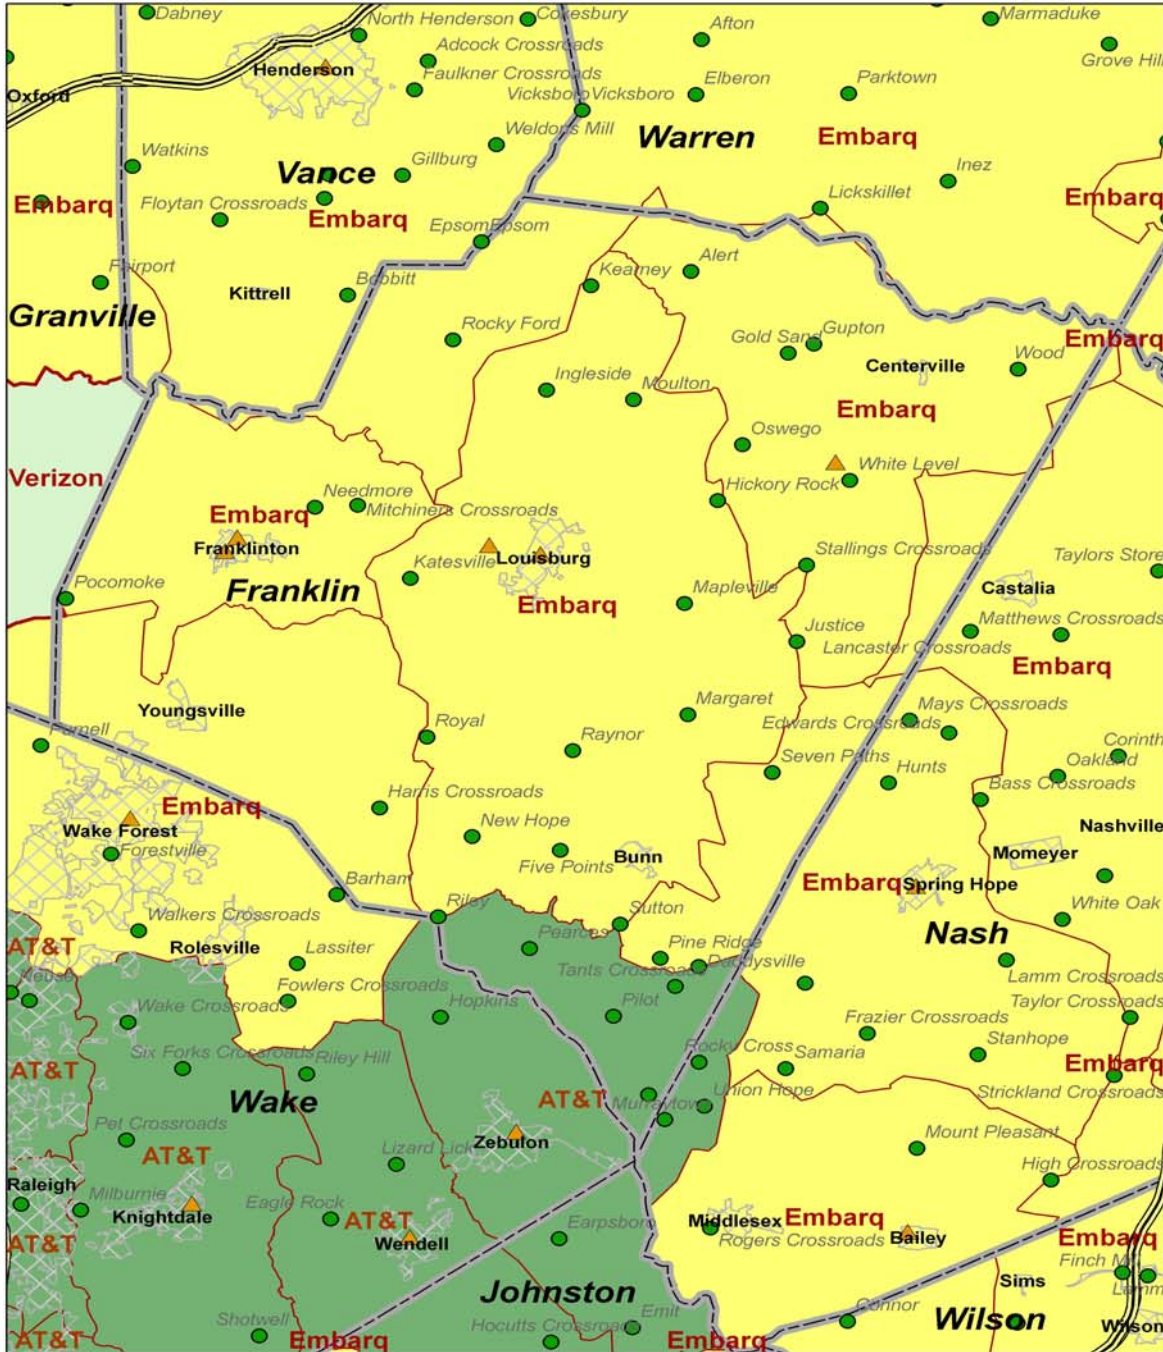

Telco Exchange Service Areas Franklin County, NC

- Counties
- Wirecenters
- Municipal Boundaries
- Interstates
- Unincorporated Places
- ▲ Telco Central Office

Map produced by The eNC Authority, 2007