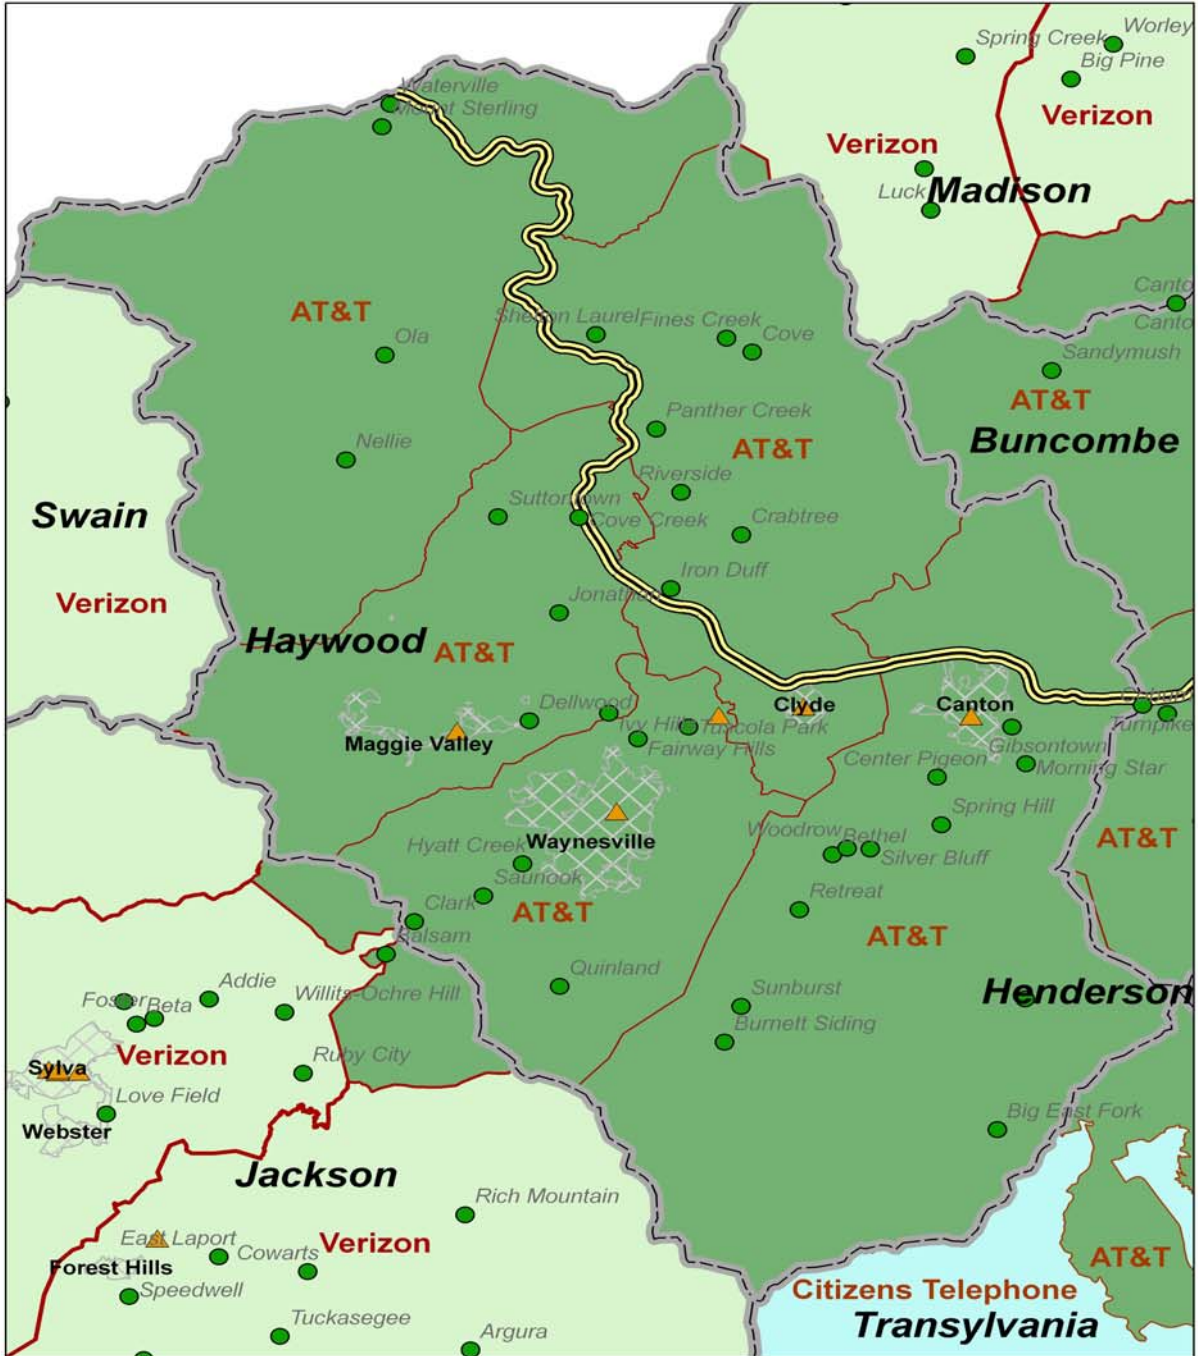

**Telco Exchange Service Areas
Haywood County, NC**

- Counties
- Wirecenters
- Municipal Boundaries
- Interstates
- Unincorporated Places
- Telco Central Office

Map produced by The eNC Authority 2007