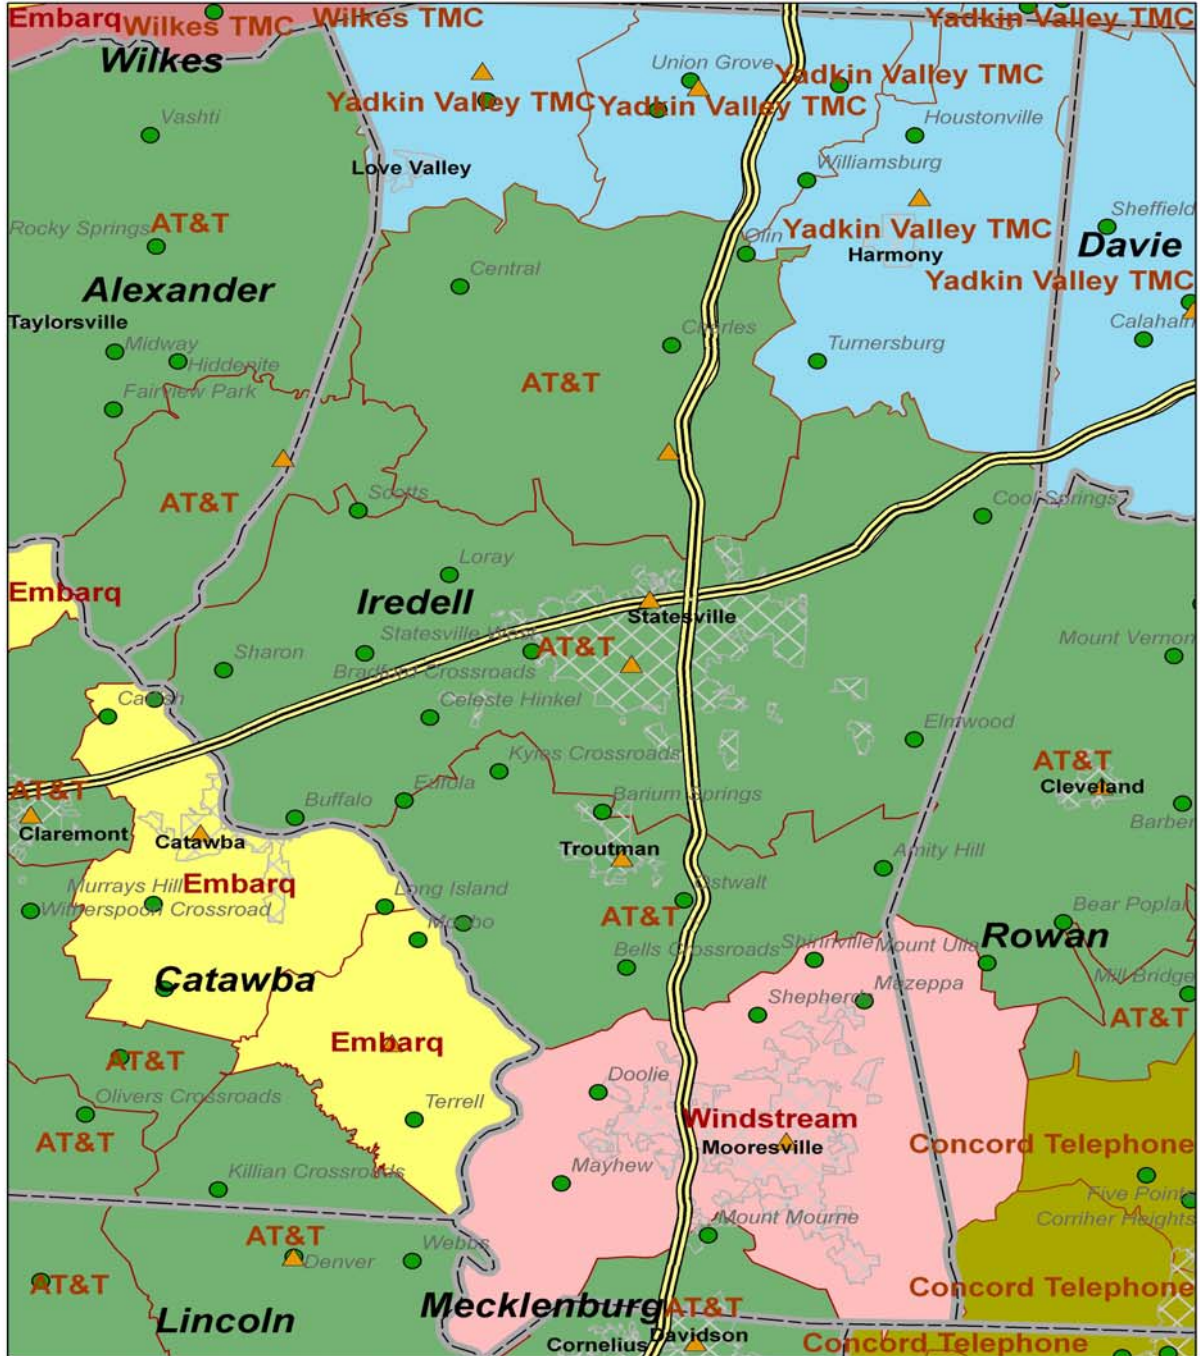

**Telco Exchange Service Areas
Iredell County, NC**

- Counties
- Wirecenters
- Municipal Boundaries
- Interstates
- Unincorporated Places
- ▲ Telco Central Office

Map produced by The eNC Authority 2007