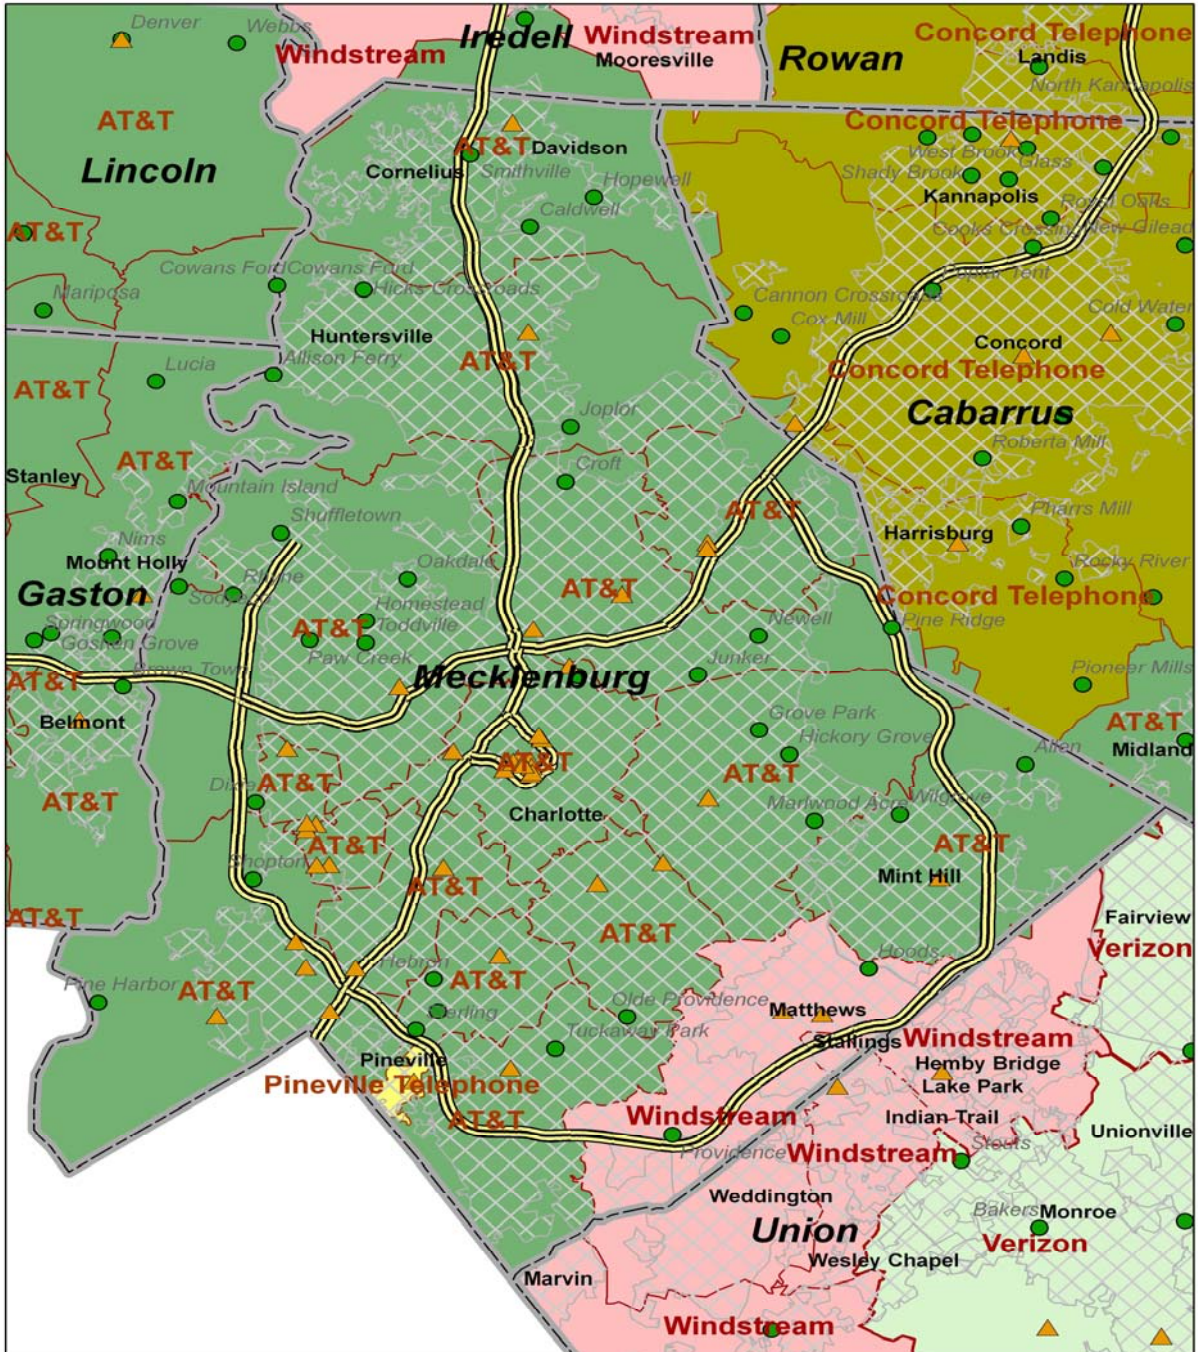

Time Warner has cable TV franchise in Mecklenburg County.

Time Warner provides cable modem access in Charlotte, Cornelius, Davidson, Huntersville, Lancaster, Mathews, Mint Hill, Pineville, Newell, Paw Creek, sections of Pineville and areas of Mecklenburg County.

Concord Telephone provides DSL service to 100% of the area served by its Harrisburg exchange.

Pineville Telephone Company provides DSL access to 100% of the subscribers in the Pineville exchange.

Windstream provides DSL access to approximately 100% of the subscribers in its Mathews exchange.

Satellite

Mecklenburg County customers with a clear view of the southern sky have access to Direcway & Starband high-speed Internet service.

Wireless

Dasia.Net (www.dasia.net) provides wireless high-speed Internet access in the Charlotte area of Mecklenburg County.