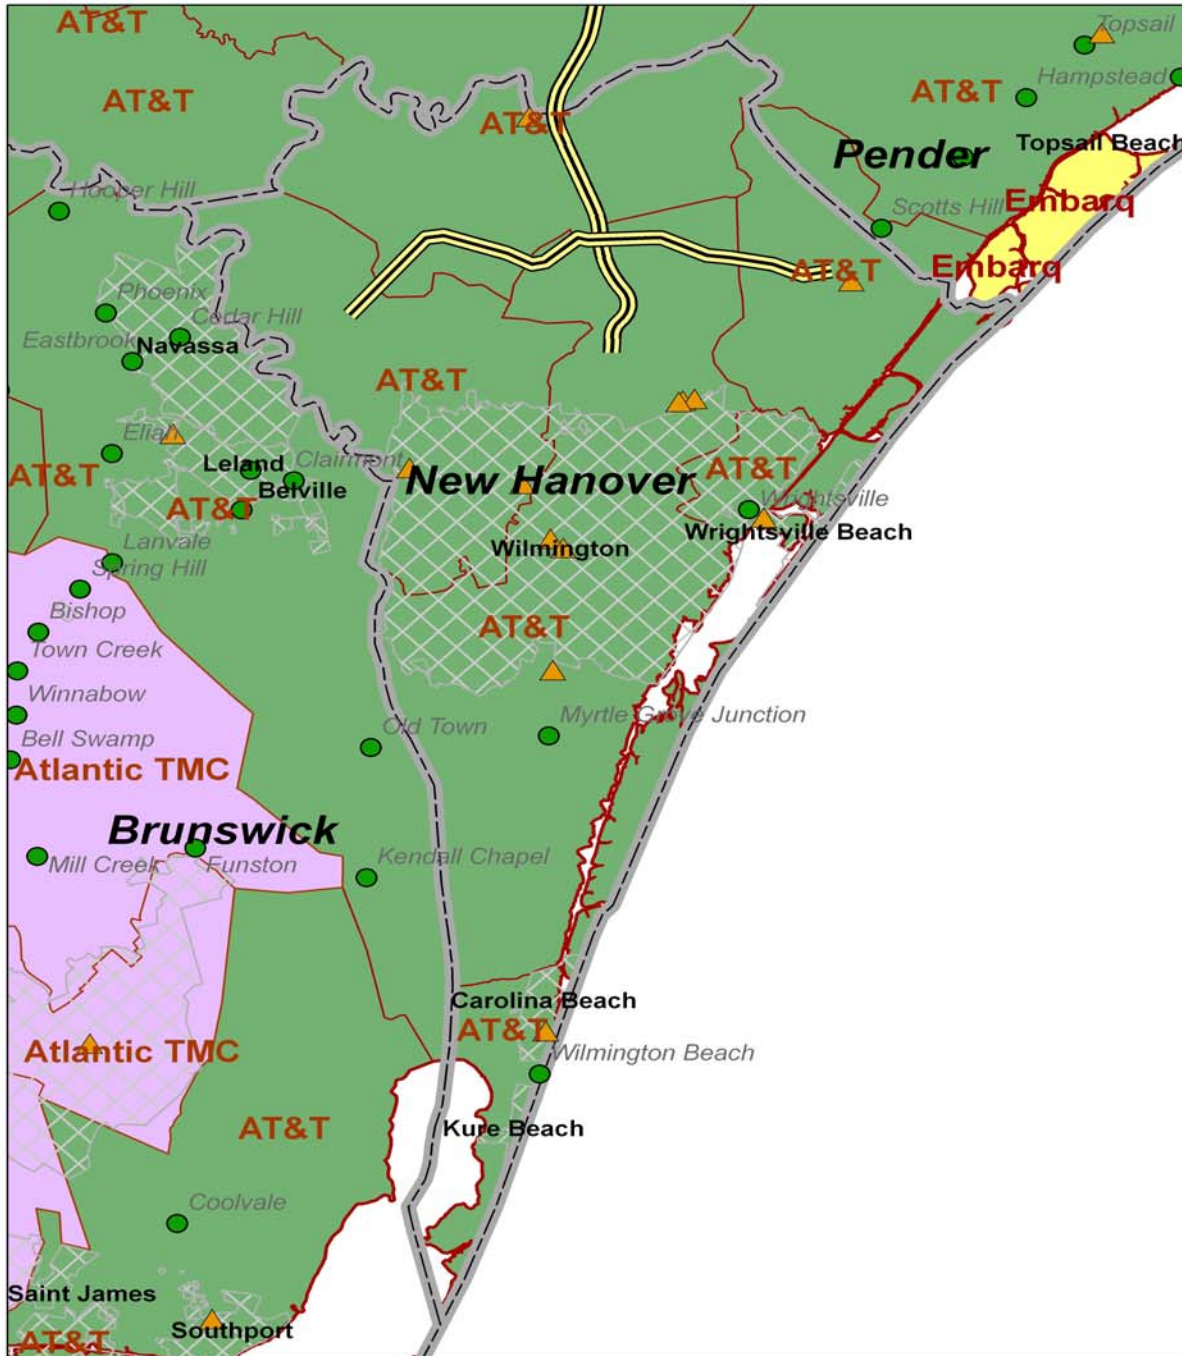

**Telco Exchange Service Areas
New Hanover County, NC**

Counties	Interstates
Wirecenters	Unincorporated Places
Municipal Boundaries	Telco Central Office

Map produced by The eNC Authority, 2007