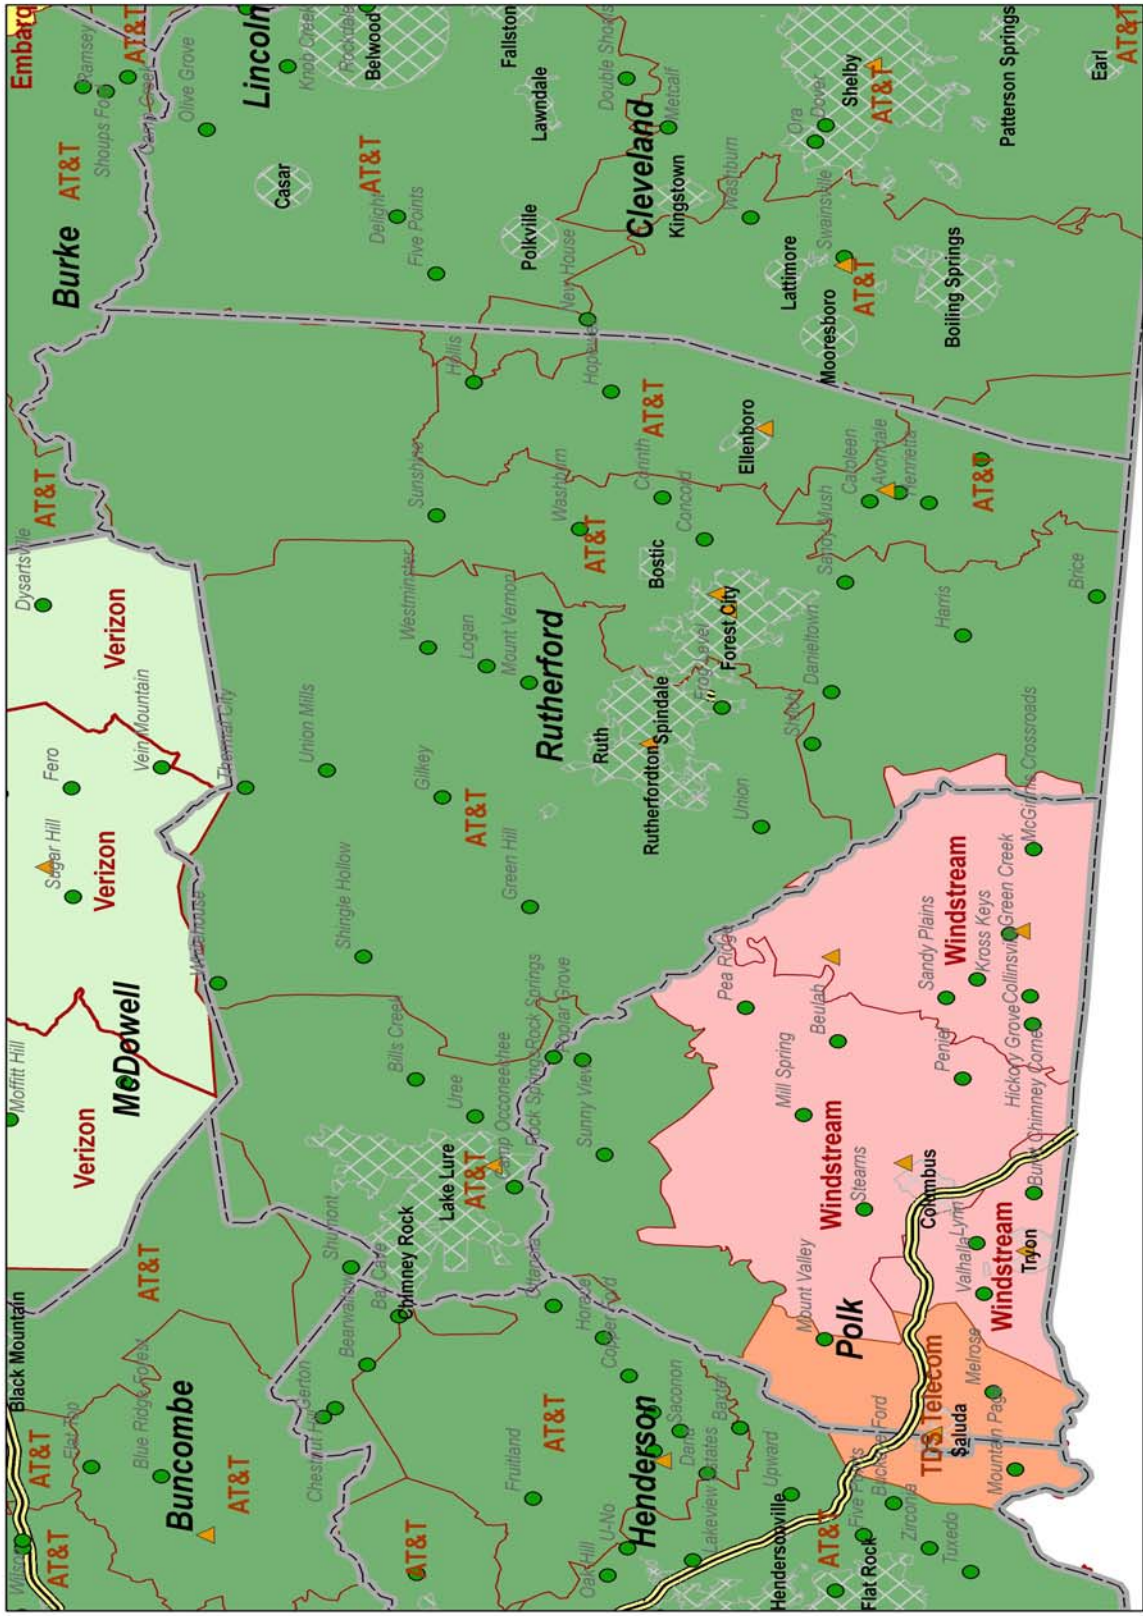

Telco Exchange Service Areas
Rutherford County, NC

- Counties
- Municipal Boundaries
- Wirecenters
- Interstates
- Telco Central Office
- Unincorporated Places

0 0.5 1 2 3 4 Miles

Map produced by The e-NC Authority 2007